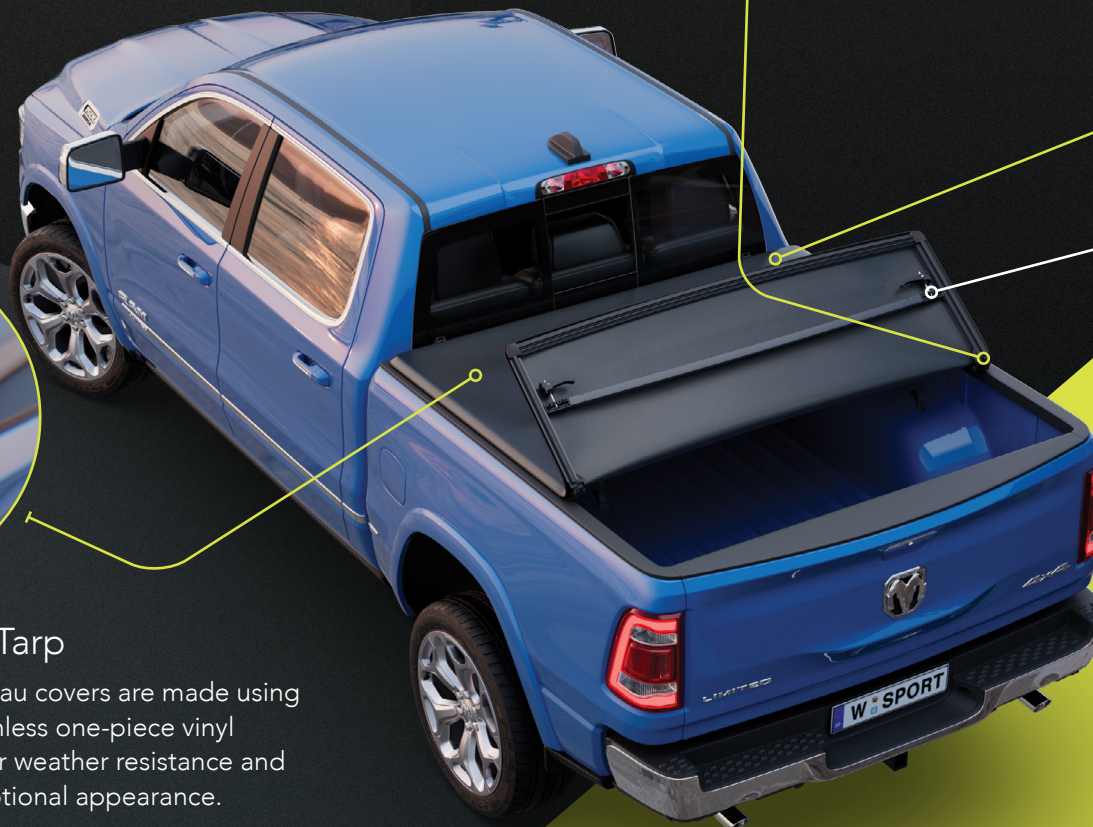

Repels Water

Contoured cross members minimize pooling on the tarp and repel water away from your truck bed.

Premium Vinyl Tarp

Worksport soft tonneau covers are made using a UV-protected, seamless one-piece vinyl tarp, offering superior weather resistance and maintaining an exceptional appearance.

Ultimate Protection

The **SC3** boasts a rear cam latch to provide maximum protection against forced entry.