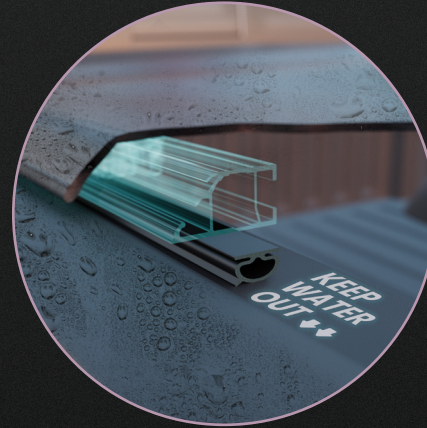

 **Worksport**

 **NasdaqWKSP**

Key Features

- Flips up for full bed access
- Quick and easy installation
- Ultra-lightweight
- Tear resistant tarp
- Weather resistant Q-seals

Find your Fit

SC4 PRO latches slide in cross-member channels, ensuring easy adjustment and proper fitment.

Easy to Install

Ultra-lightweight design makes installing and removing the **SC4 PRO** a breeze.

Premium Vinyl Tarp

Workspport soft tonneau covers are made using a UV-protected, seamless one-piece vinyl tarp, offering superior weather resistance and maintaining an exceptional appearance.

Perimeter Q-Seals

Workspport Q-Seals offer superior weather protection for your cargo, keeping water out to ensure that the contents of your truck bed remain clean and dry.

Extra Security

The **SC4 PRO** keeps your cargo out of sight, preventing your truck from being a target for theft. It also has two additional mid-latches that provide enhanced protection against forced entry, especially when paired with a locking tailgate.

Full Bed Access

The **SC4 PRO** is uniquely designed without a dead panel to maximize the use of your truck bed. Its innovative bracket system eliminates cumbersome drainage rails that intrude into your cargo space.